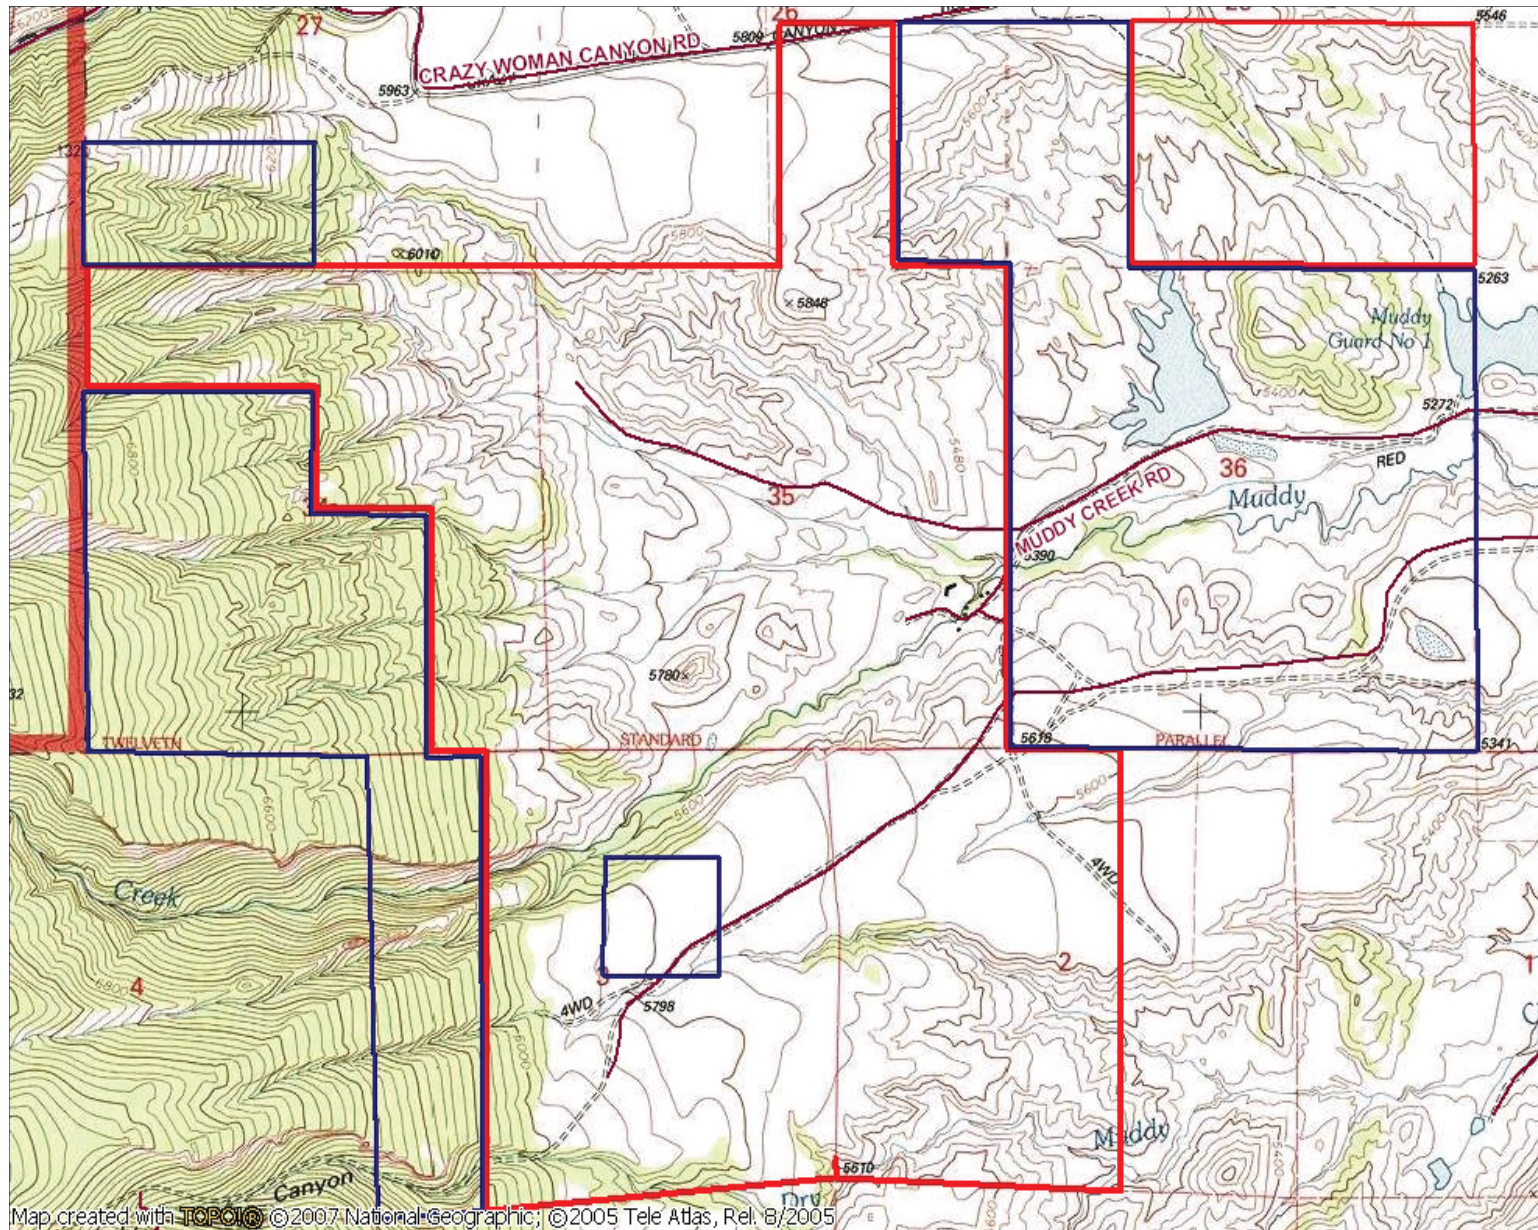

MIRR RANCH GROUP, LLC
(303) 623-4545
(303) 623-4646 fax
www.mirrranchgroup.com

Map created with TOPOIC © 2007 National Geographic; © 2005 Tele Atlas, Rel. 8/2005

0.0 0.5 1.0 miles
0.0 0.5 1.0 1.5 km

TN MN
11°
06/12/07

This map is intended only as a general guideline and is based on information provided. Accuracy cannot be guaranteed.