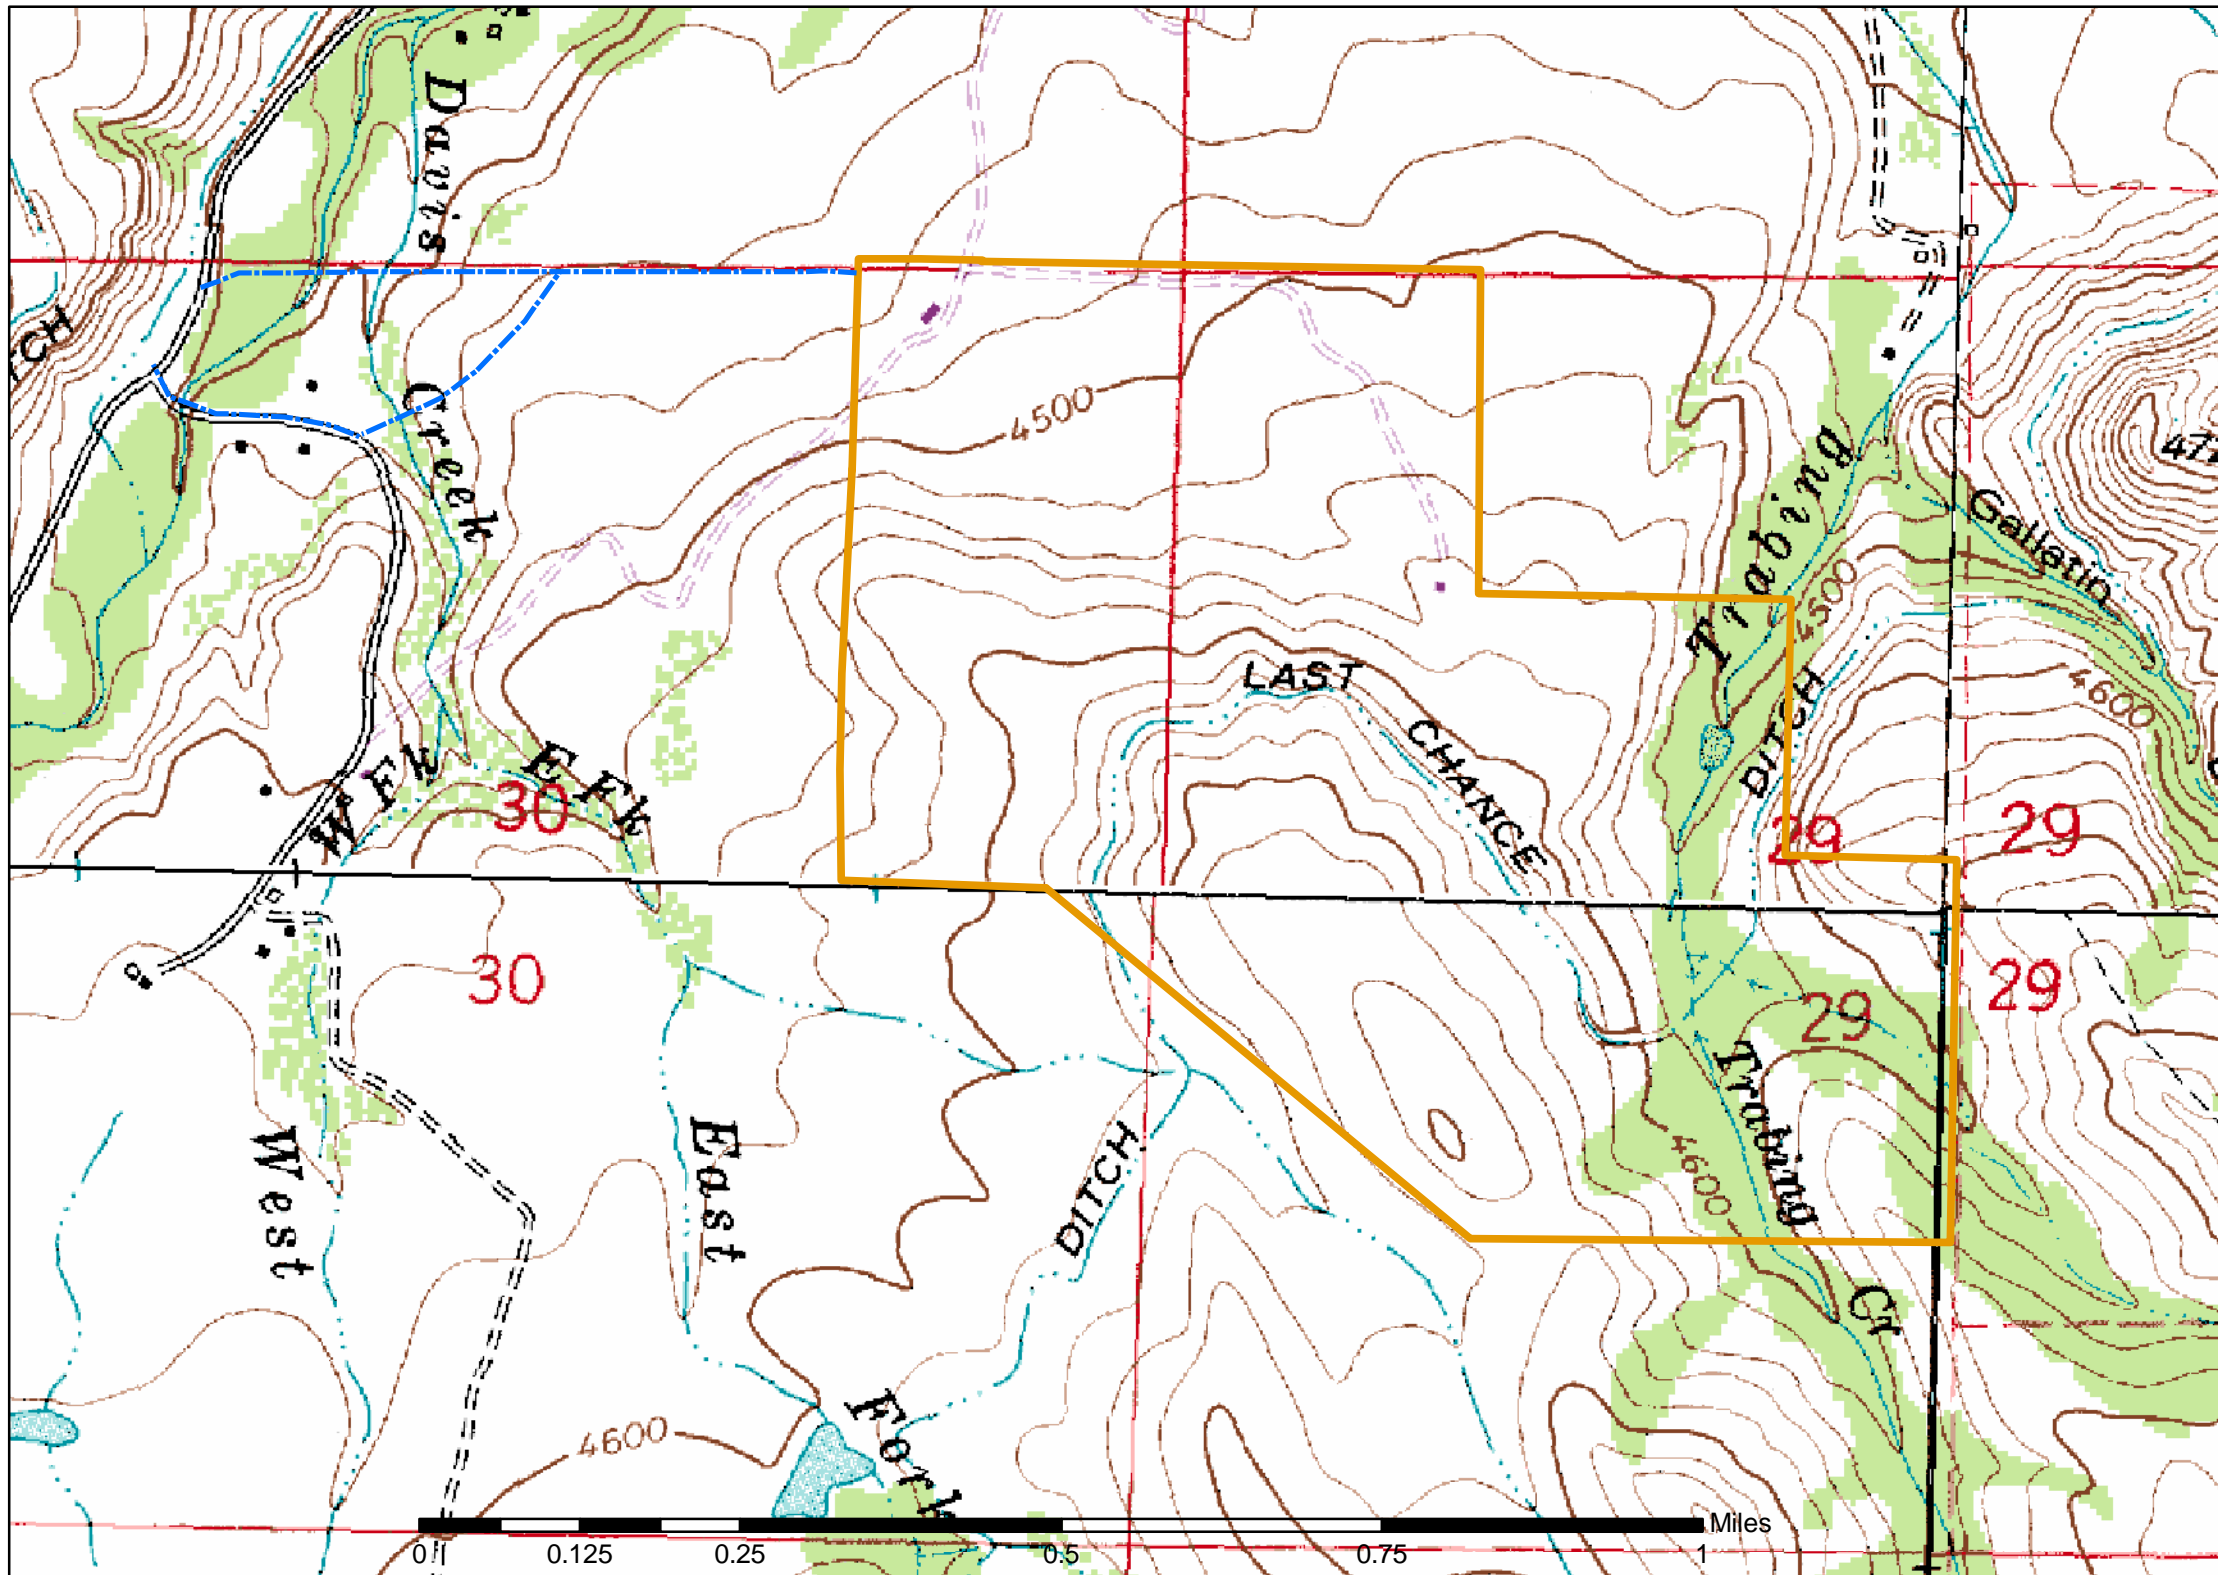

OH Ranch

Big Horn, Wyoming

Approximately 285 acres

Legend

-  OH Ranch
-  Potential OH Ranch Access

MIRR
RANCH GROUP

Legacy ranches & fine sporting properties

This map is intended only as a general guideline, and is based on information provided. Accuracy cannot be guaranteed.