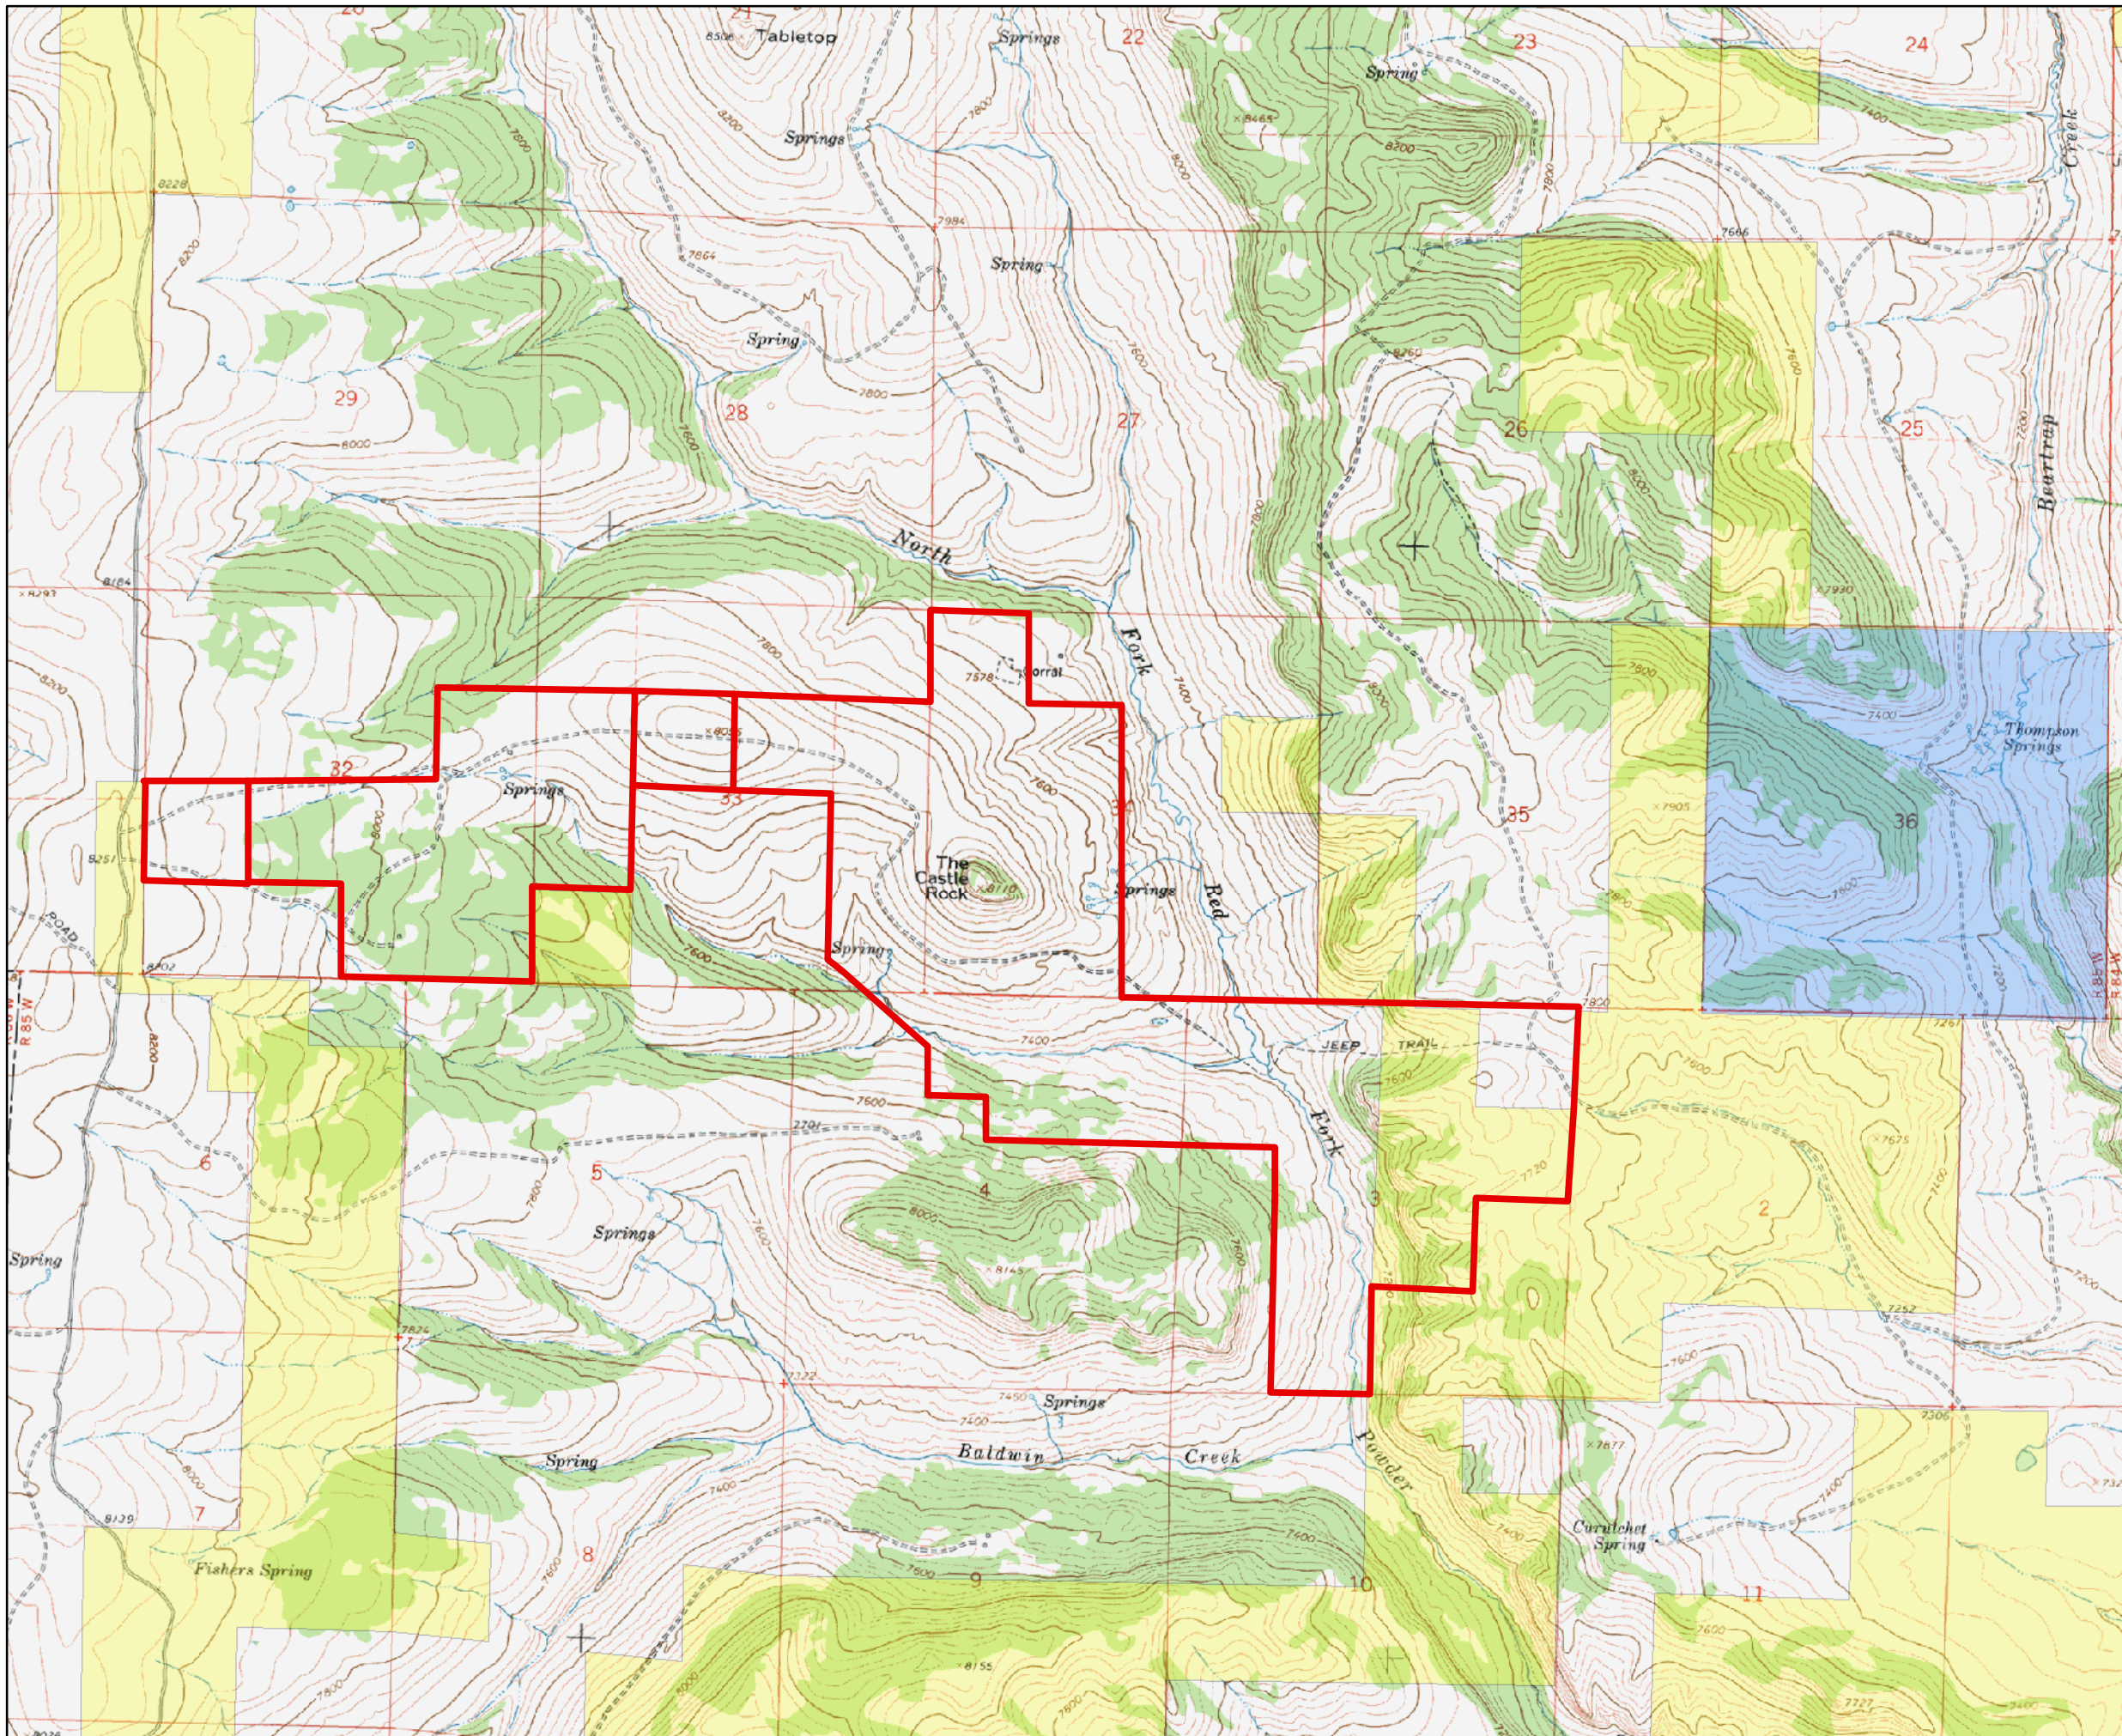

Red Fork Mountain Camp Johnson County, Wyoming

Legend

-  Red Fork Boundary
-  Blm.shp
-  State.shp

MIRR
RANCH GROUP

Legacy ranches & fine sporting properties

Map is intended for visual purposes only.
Accuracy can not be guaranteed.