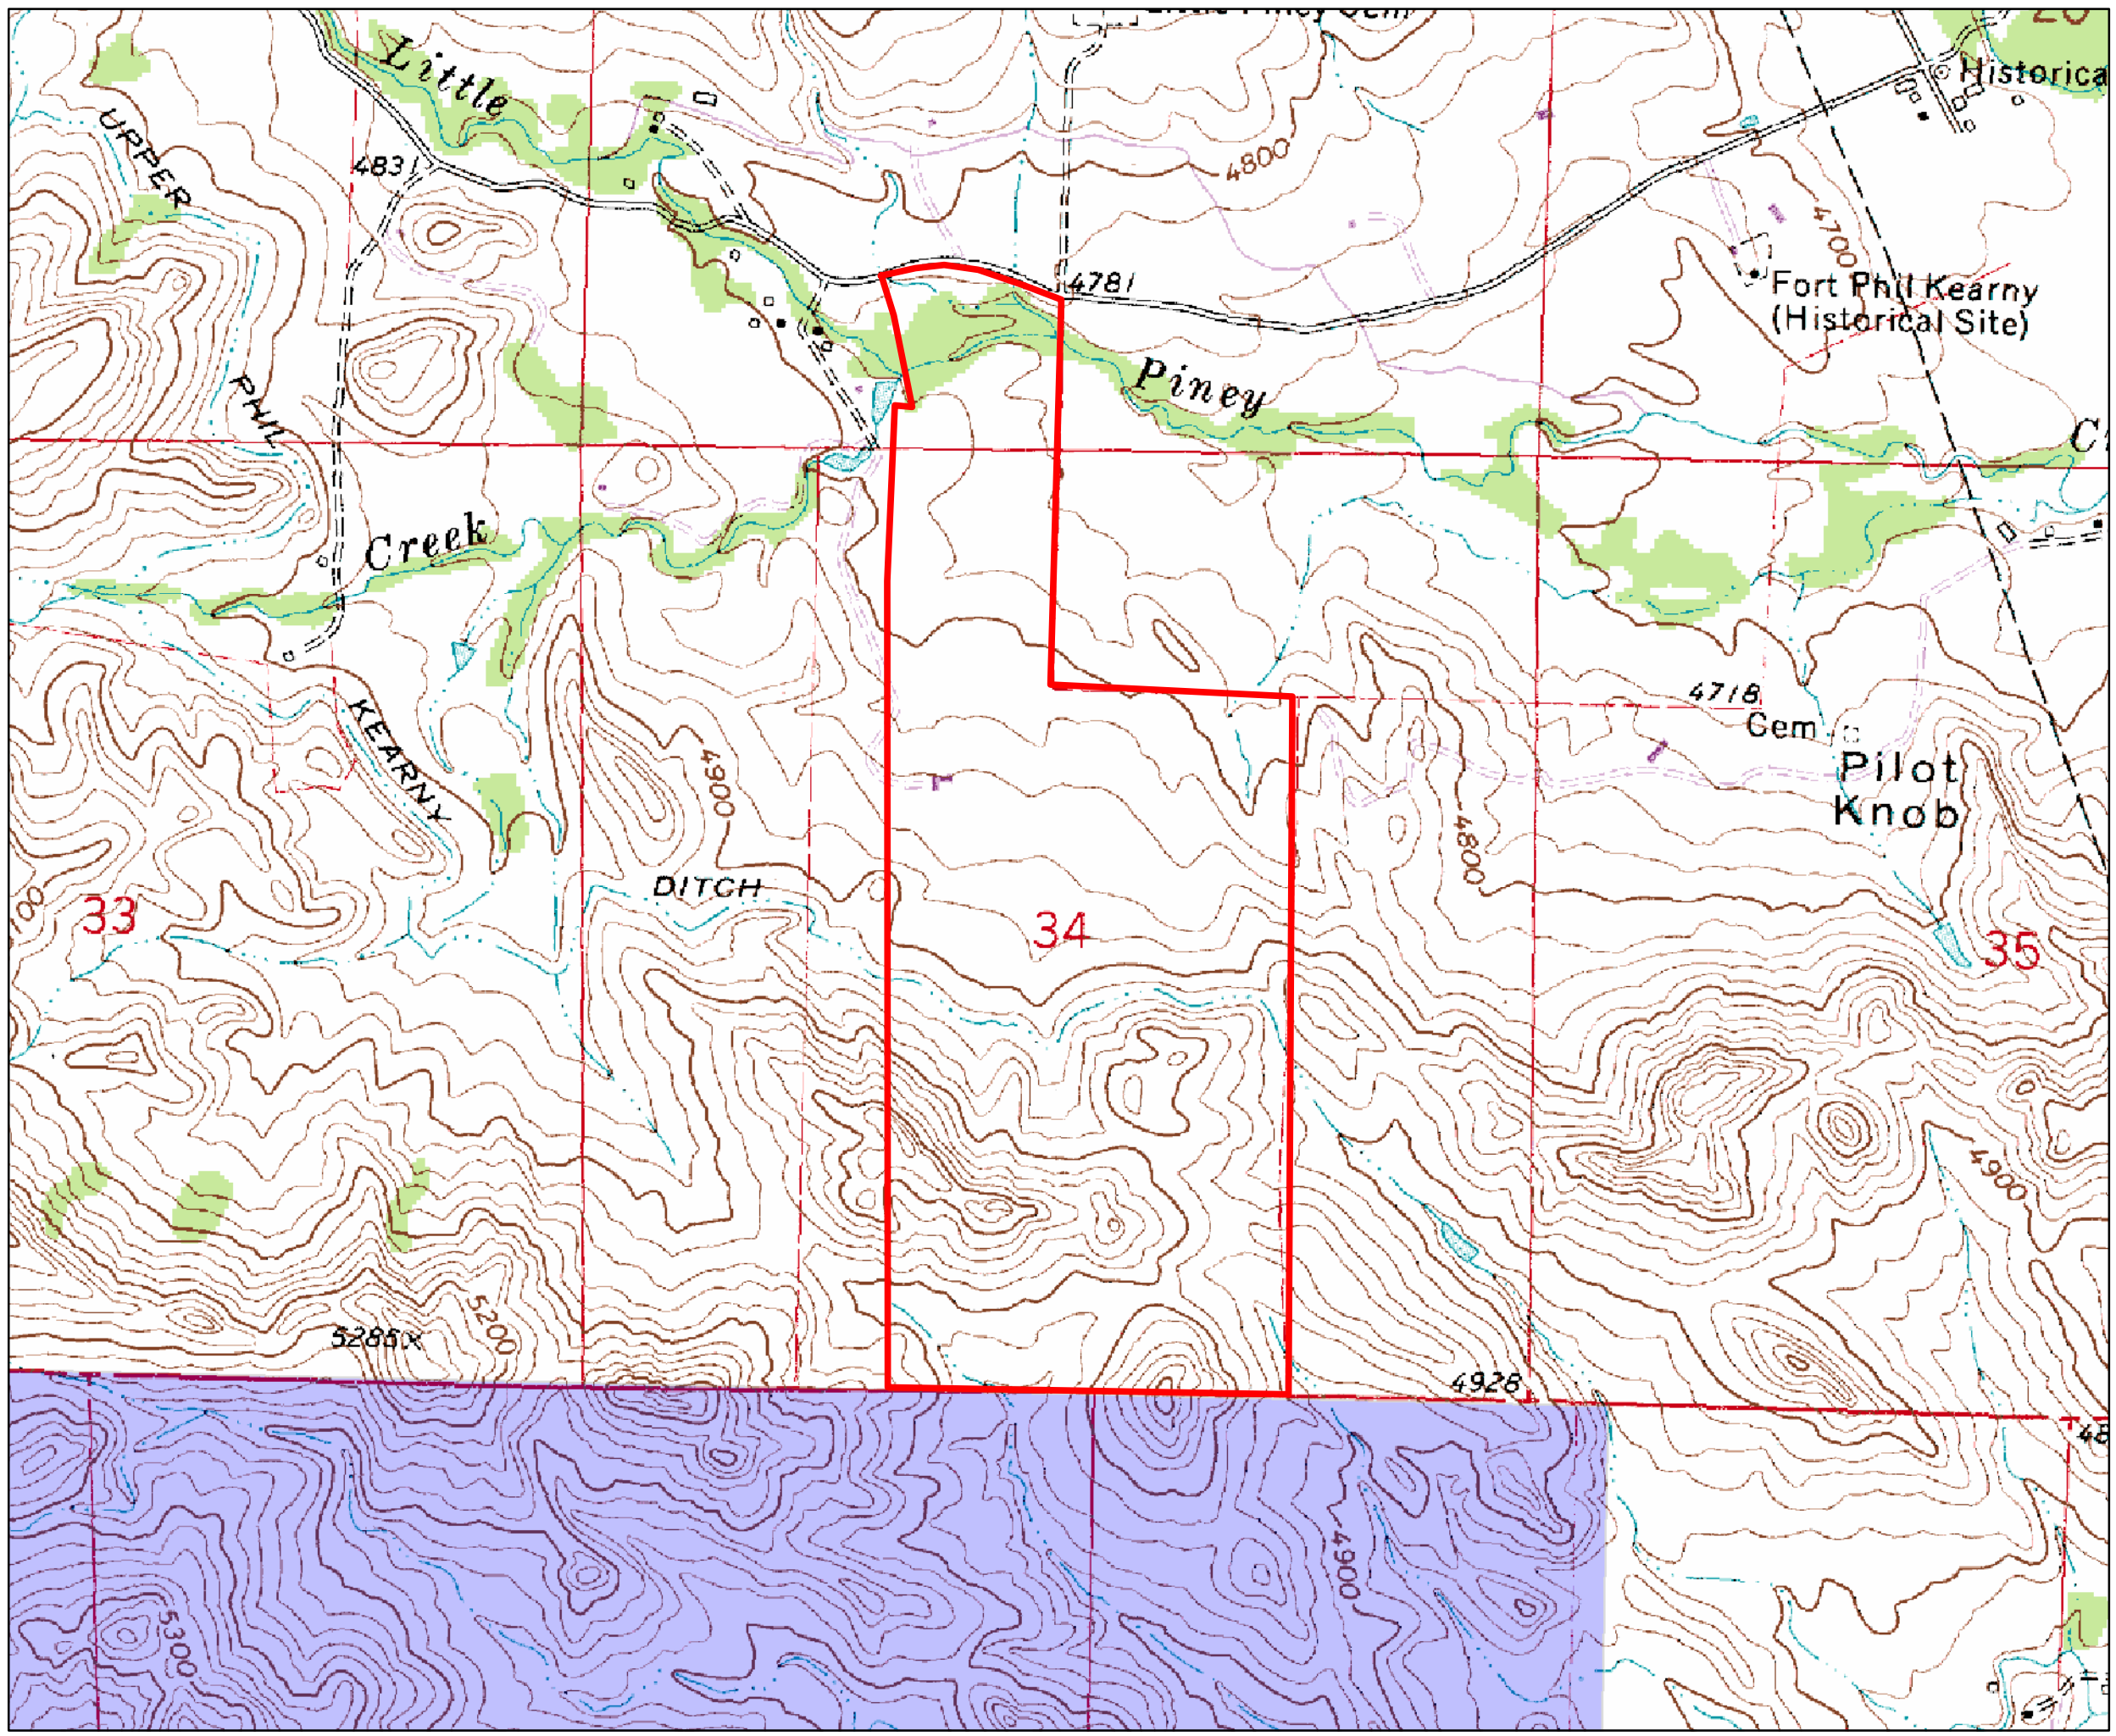

# Wagon Box Ranch

Johnson County  
Wyoming

Approximate 250 Deeded Acres

**Legend**

- Wagon Box Ranch
- State.shp

**MIRR**

RANCH GROUP

*Legacy ranches & fine sporting properties*

Map is intended for visual purposes only.  
Accuracy can not be guaranteed